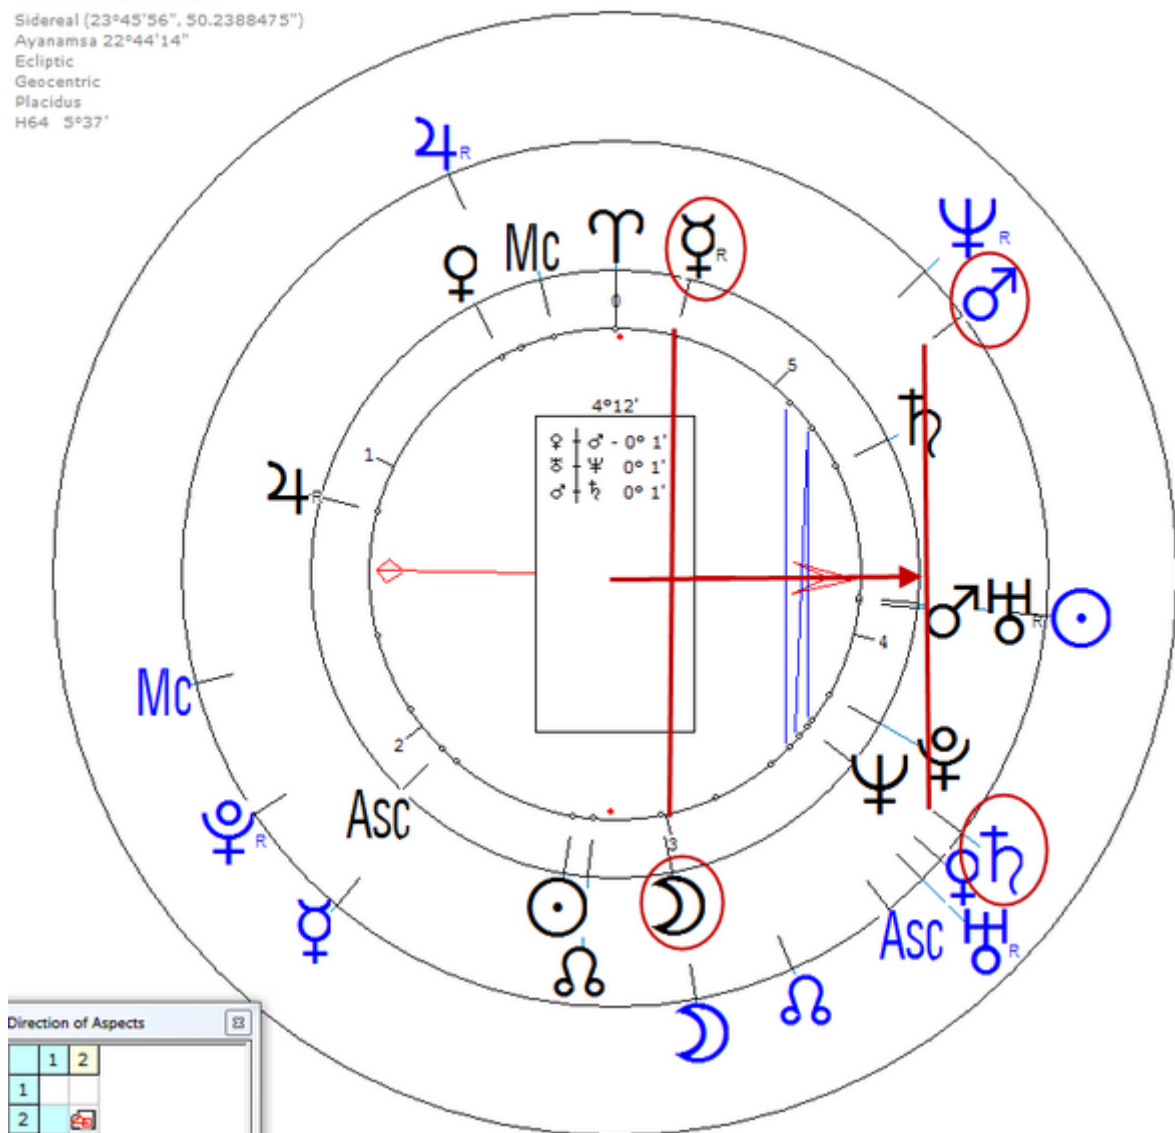

Welch, Lew

16 August 1926 at 21:40 (= 9:40 PM)Phoenix, Arizona, 33n27, 112w04
American poet associated with the Beat generation of poets, artists, and iconoclasts.

<https://www.astro.com/astro-databank/Welch,_Lew>

On May 23, 1971, he walked out of poet Gary Snyder's house in the mountains of California, leaving behind a suicide note. He had carried a stainless steel heavy-frame Smith & Wesson .22 caliber revolver. His body was never found.

Lunar Return (Harmonic 64)

Lunar $\♂/\♃ = \text{D}_n/\text{♀}_n$

Lunar $\♂/\♃ = \text{Lunar } \text{D}/\text{♀} = \text{♀}_n$

Welch, Lew
16 August 1926 Mon 21:40 (GMT-7) 33°26'54"N 112°04'24"W
Phoenix, Arizona, USA

Sidereal (23°45'56", 50.2388475")
Ayanamsa 22°44'14"
Ecliptic
Geocentric
Placidus
H64 5°37'